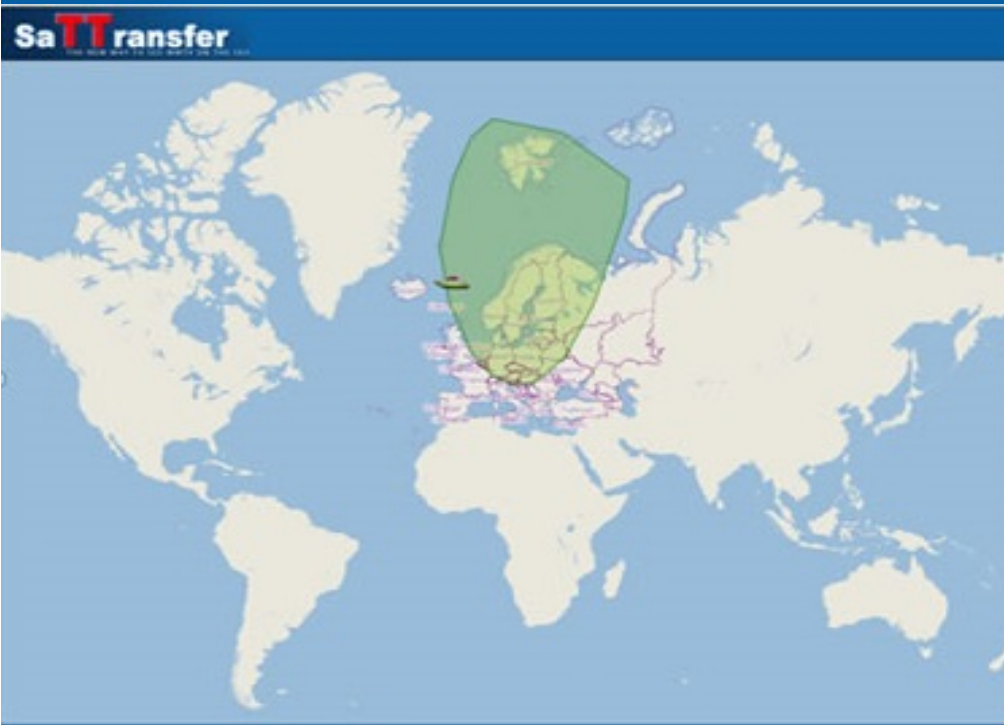

In Any Weather Condition

SaTTransfer is the new system that simplifies the reception of the television channels at sea

66 The network is displayed on top of the geographic map drawn by the geographic

For the installation of the serial configuration, the satellite antenna